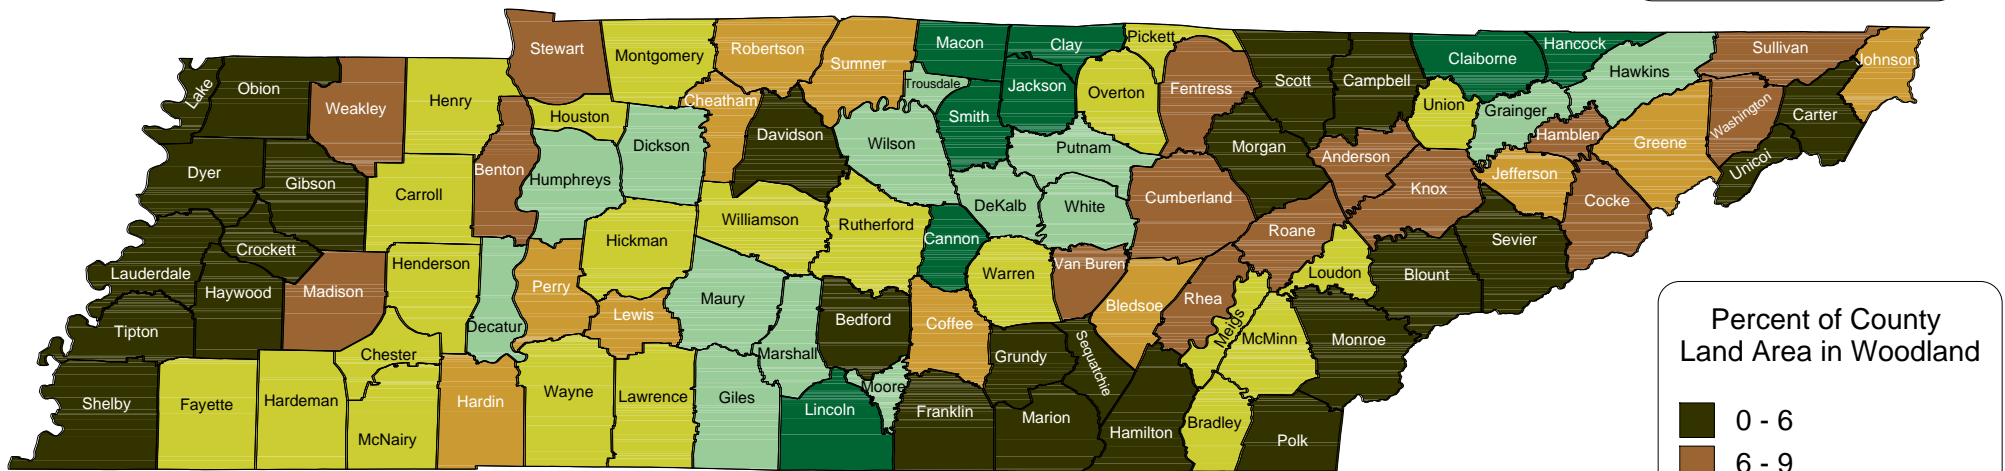

Tennessee Woodlands

Woodlands in Acres

Percent of County Land Area in Woodland