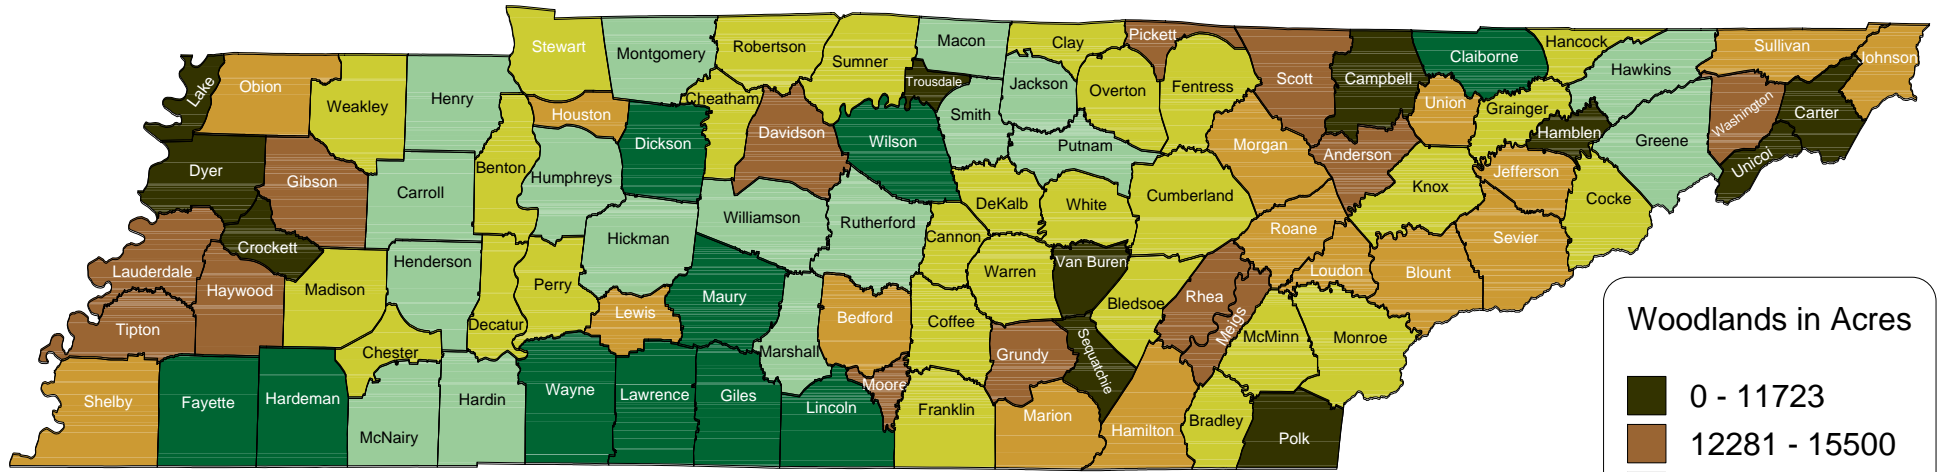

Tennessee Woodlands

Woodlands in Acres

Percent of County Land Area in Woodland