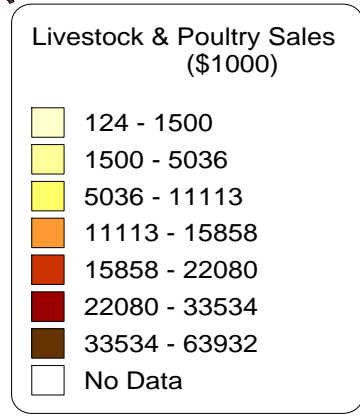

Tennessee Total Livestock Production

Livestock & Poultry Inventory (#)

Total Livestock & Poultry Sales (\$1000)

Source: 1997 US Ag. Census
Created: 1-7-2004