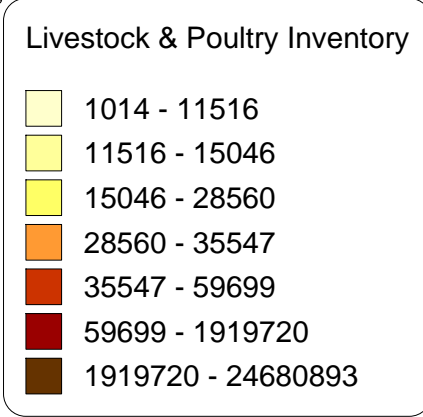

Tennessee Total Livestock Production

Livestock & Poultry Inventory (#)

Total Livestock & Poultry Sales (\$1000)

Source: 1997 US Ag. Census
Created: 1-7-2004