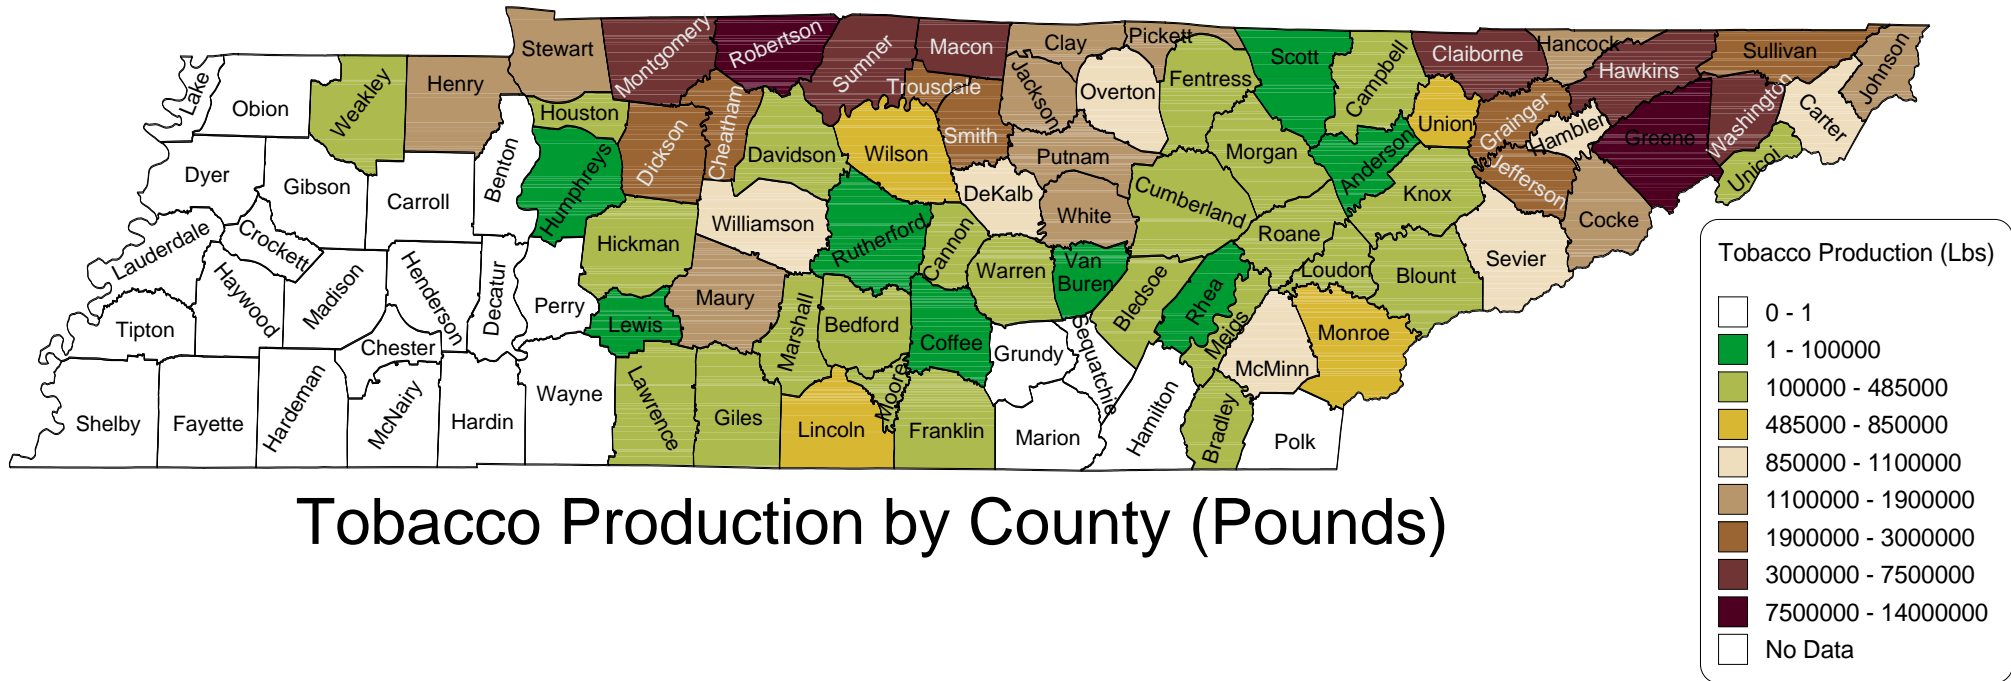

Tennessee Tobacco Production

Tobacco Production by County (Pounds)

Tobacco Sales per County (\$1000)

Source: 1997 Ag Census