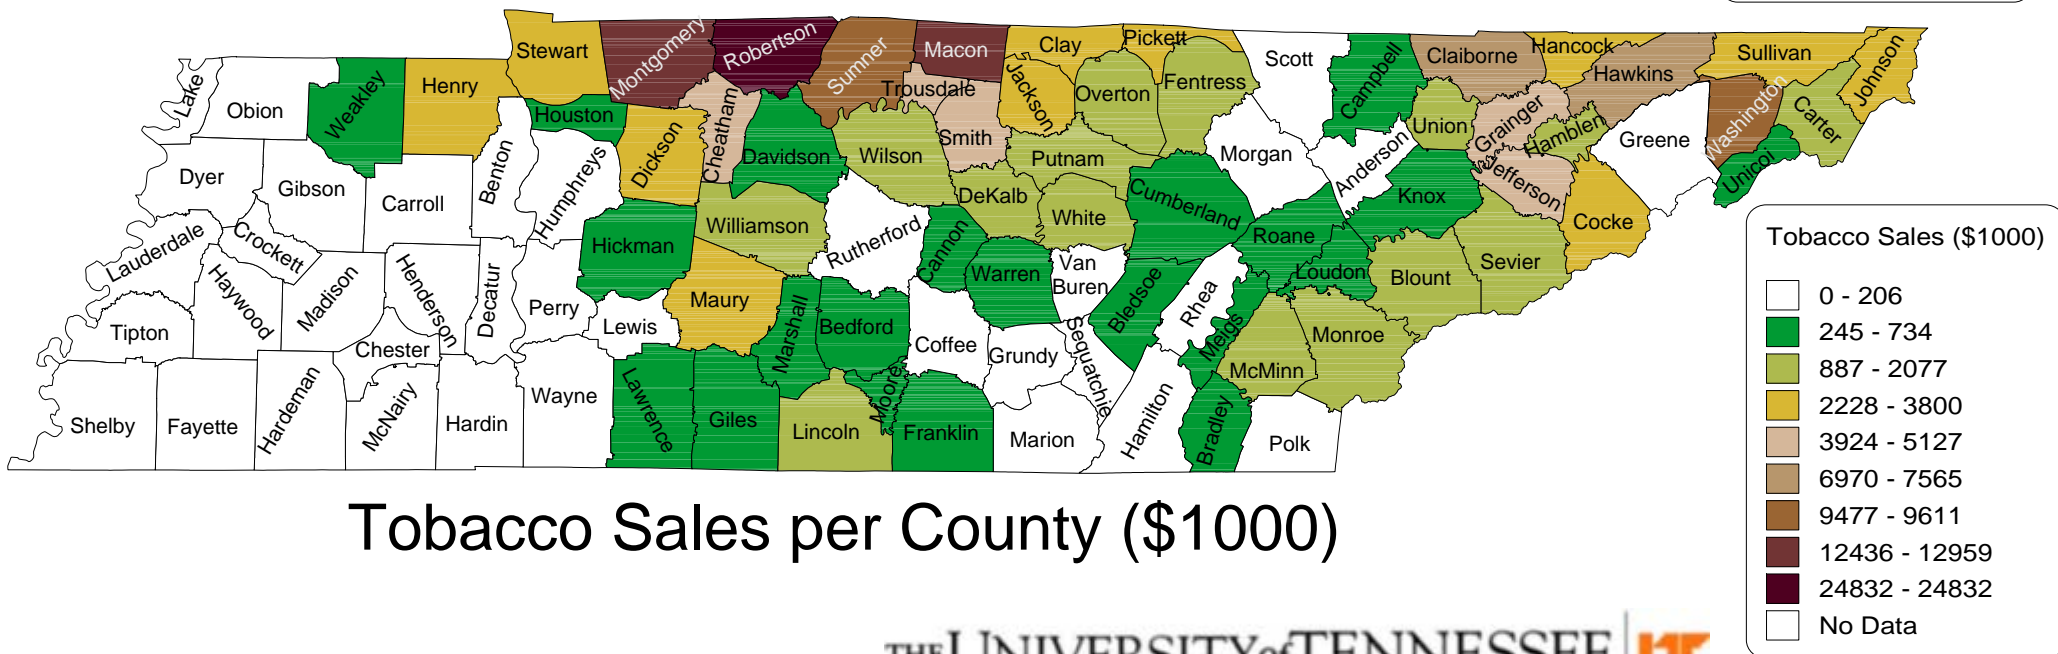

Tennessee Tobacco Production

Tobacco Production by County (Pounds)

Tobacco Sales per County (\$1000)

Source: 1997 Ag Census