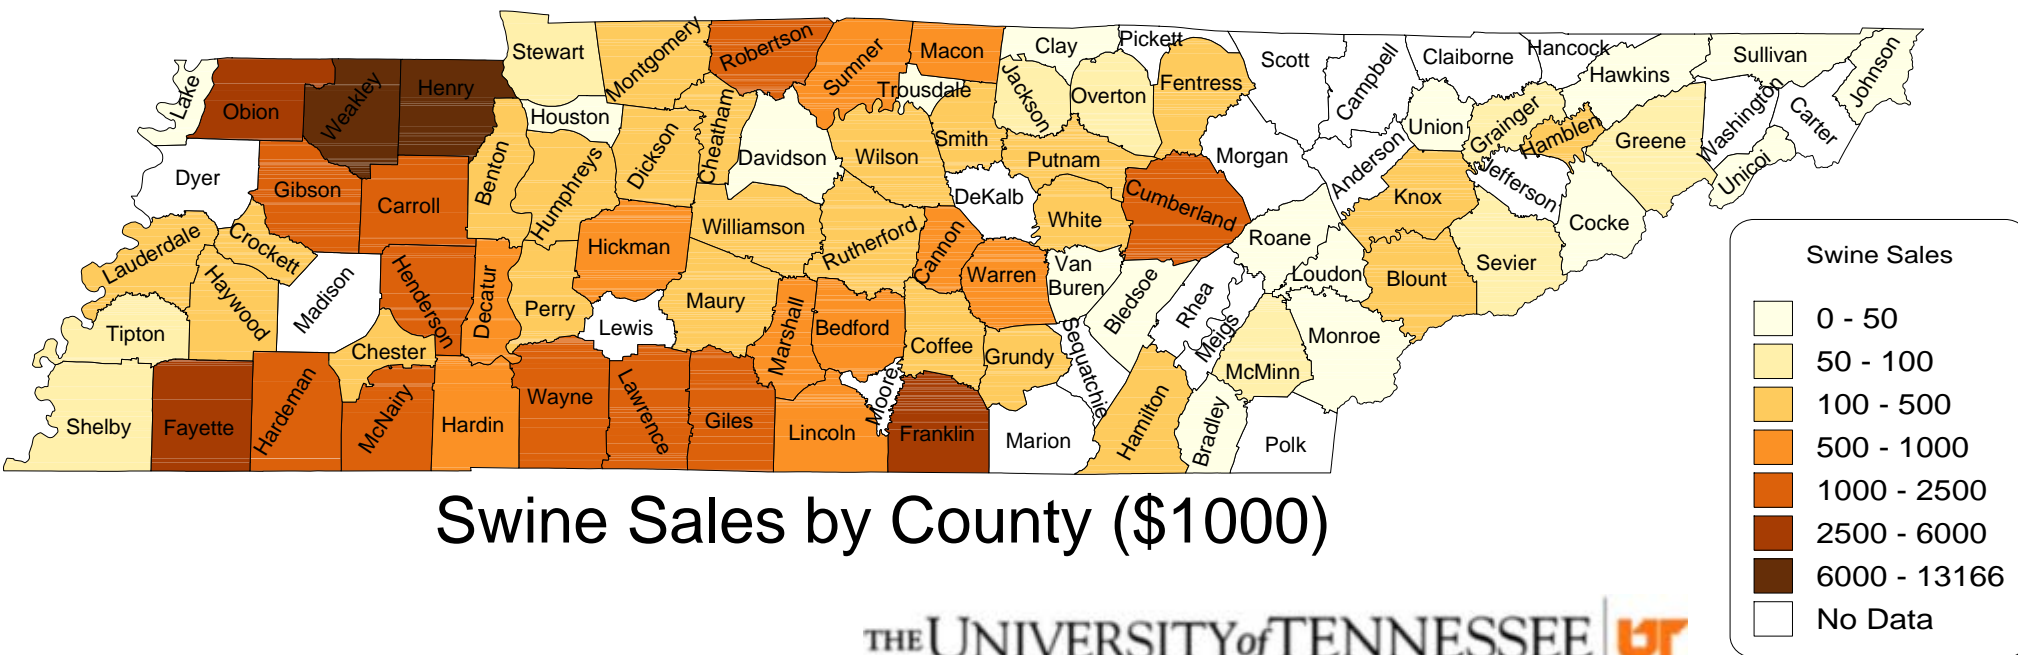

Tennessee Swine Production

Swine Inventory (# of Head)

Swine Sales by County (\$1000)