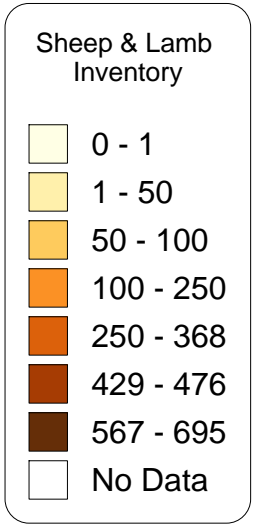

Tennessee Sheep & Lamb Production

Sheep Inventory by County (# Head)

Sheep, Lamb and Wool Sales (\$1000)

Source: 1997 Ag Census