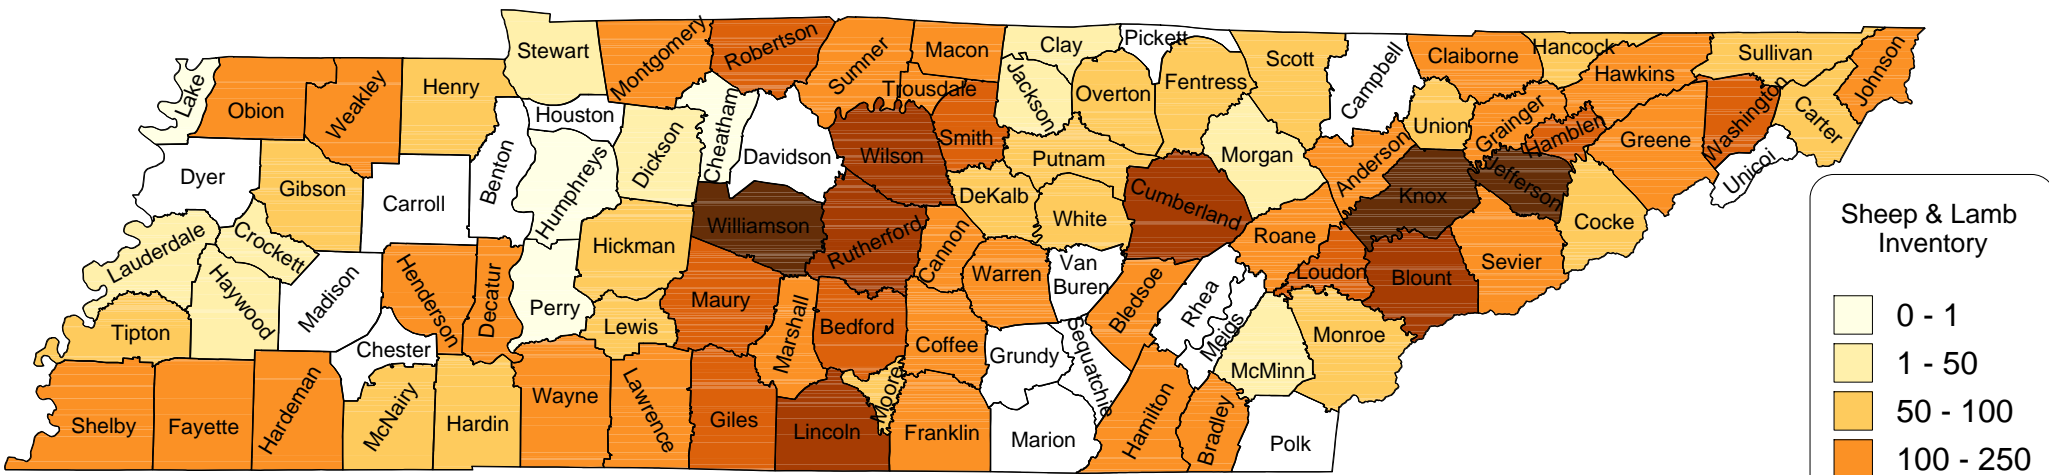

Tennessee Sheep & Lamb Production

Sheep Inventory by County (# Head)

Sheep, Lamb and Wool Sales (\$1000)

Source: 1997 Ag Census