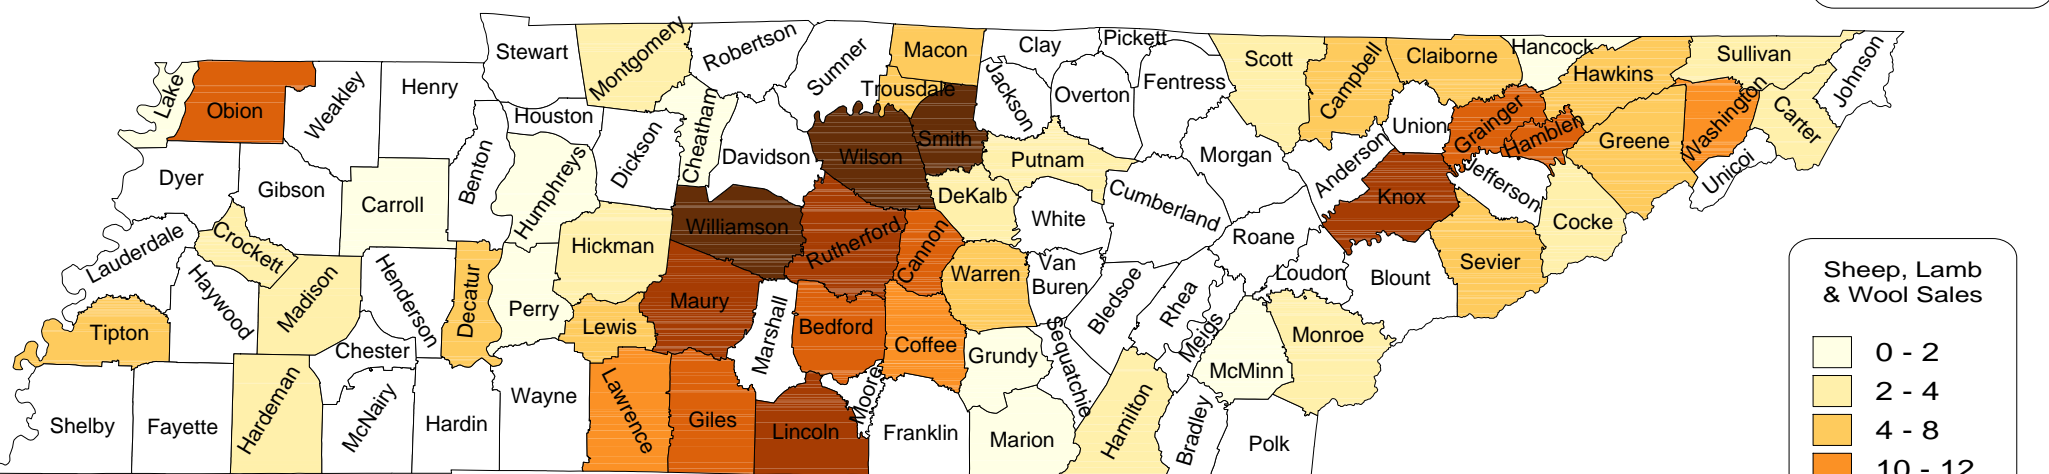

Tennessee Sheep & Lamb Production

Sheep Inventory by County (# Head)

Sheep, Lamb and Wool Sales (\$1000)

Source: 1997 Ag Census