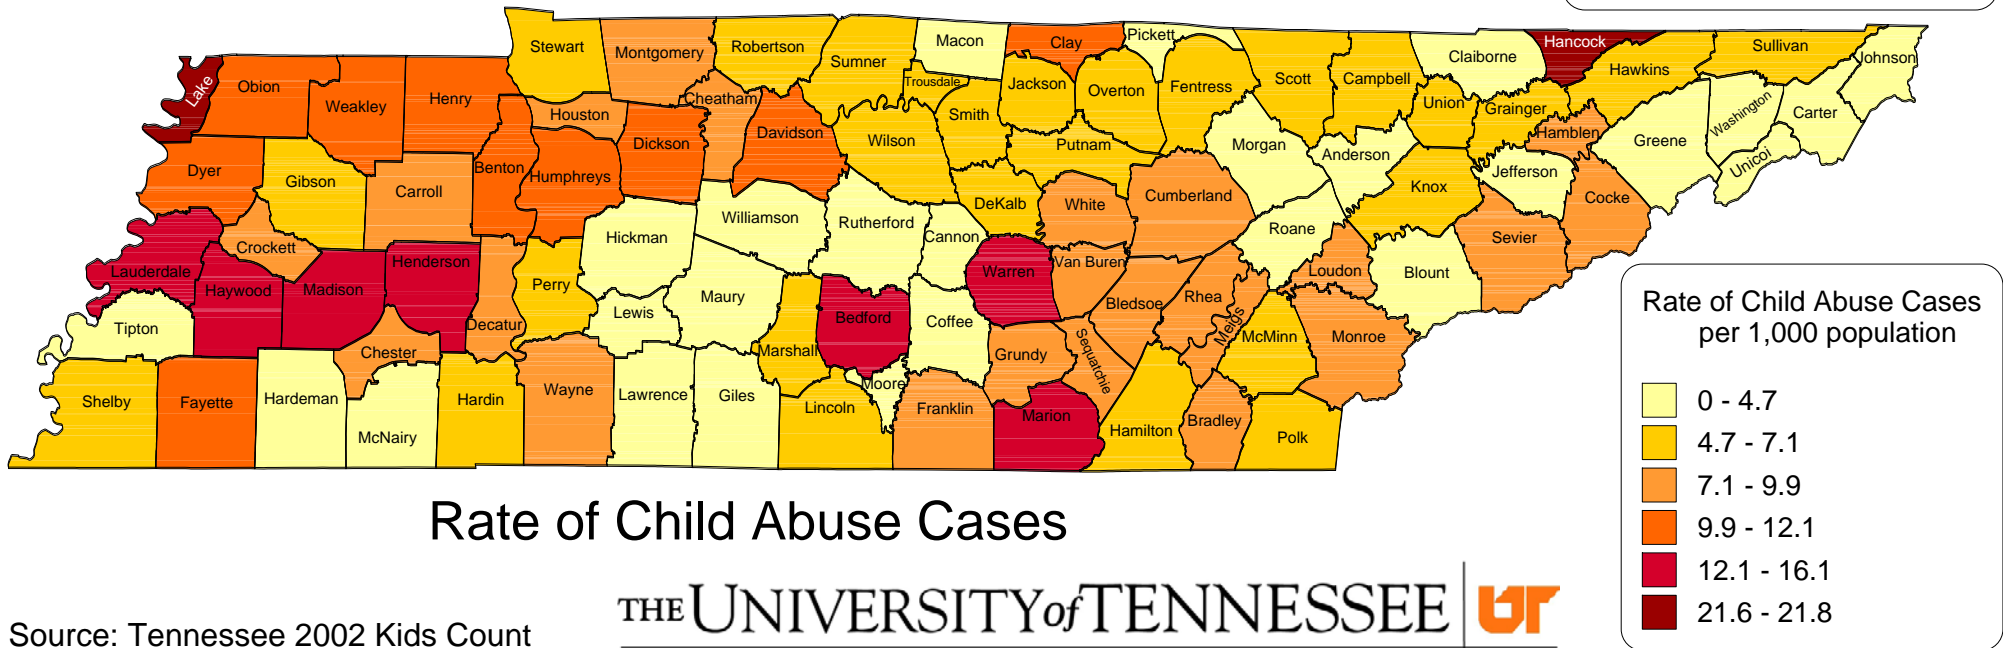

Tennessee Child Abuse Statistics per 1,000 population

Number of Child Abuse Cases

Rate of Child Abuse Cases

Source: Tennessee 2002 Kids Count
Date Created: 1-7-2004