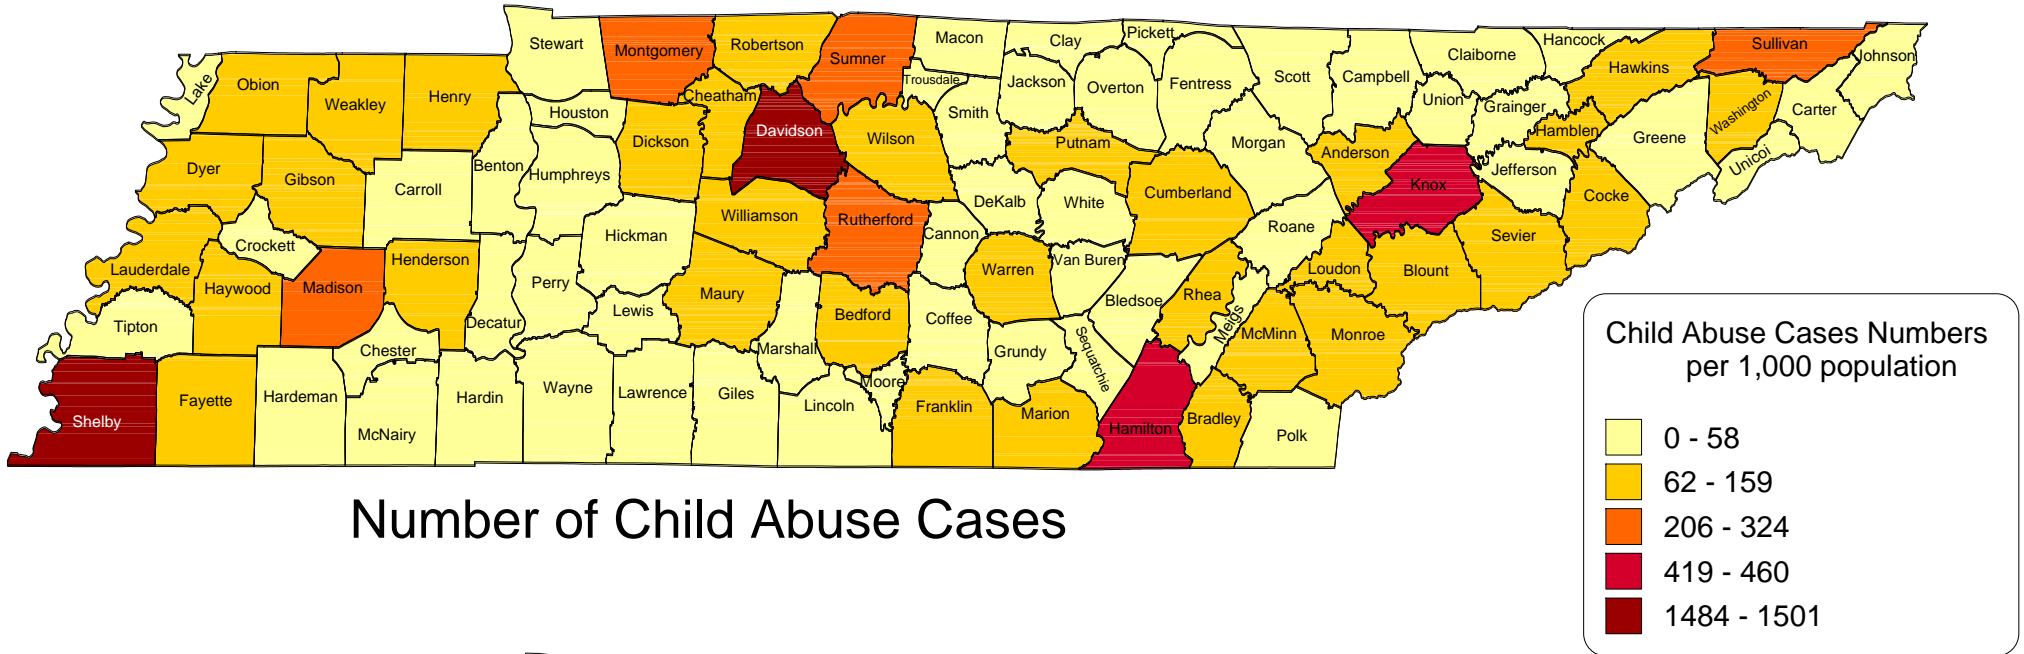

Tennessee Child Abuse Statistics per 1,000 population

Number of Child Abuse Cases

Rate of Child Abuse Cases

Source: Tennessee 2002 Kids Count
Date Created: 1-7-2004