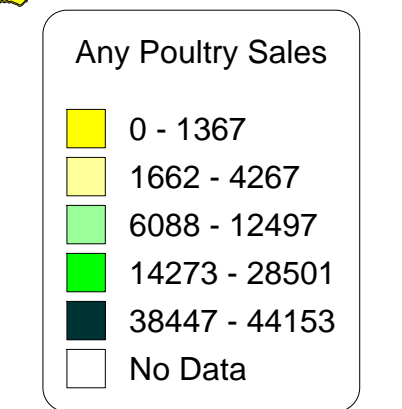

Tennessee Poultry Production

Any Poultry Inventory

Any Poultry Sales (\$1000)

Source: 1997 US Ag Census
Created: 1-15-2004