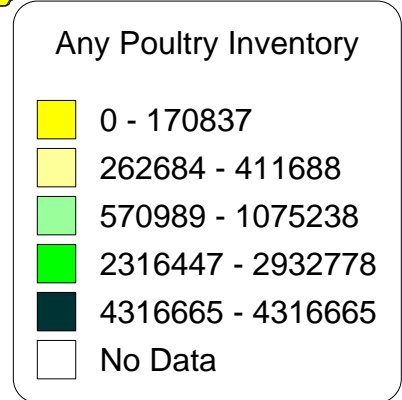

Tennessee Poultry Production

Any Poultry Inventory

Any Poultry Sales (\$1000)

Source: 1997 US Ag Census
Created: 1-15-2004