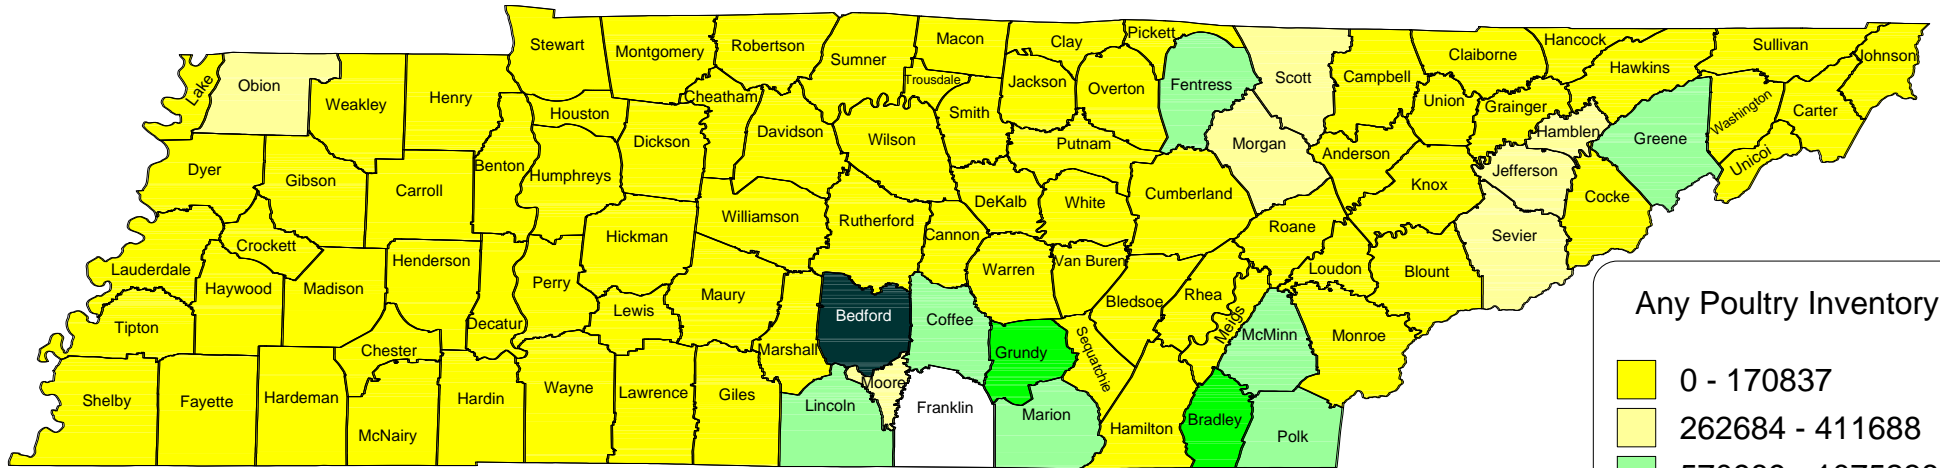

Tennessee Poultry Production

Any Poultry Inventory

Any Poultry Sales (\$1000)

Source: 1997 US Ag Census
Created: 1-15-2004