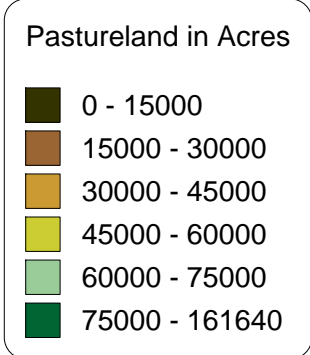

Tennessee Pastureland

Pastureland in Acres

Percent of County Land Area in Pastureland