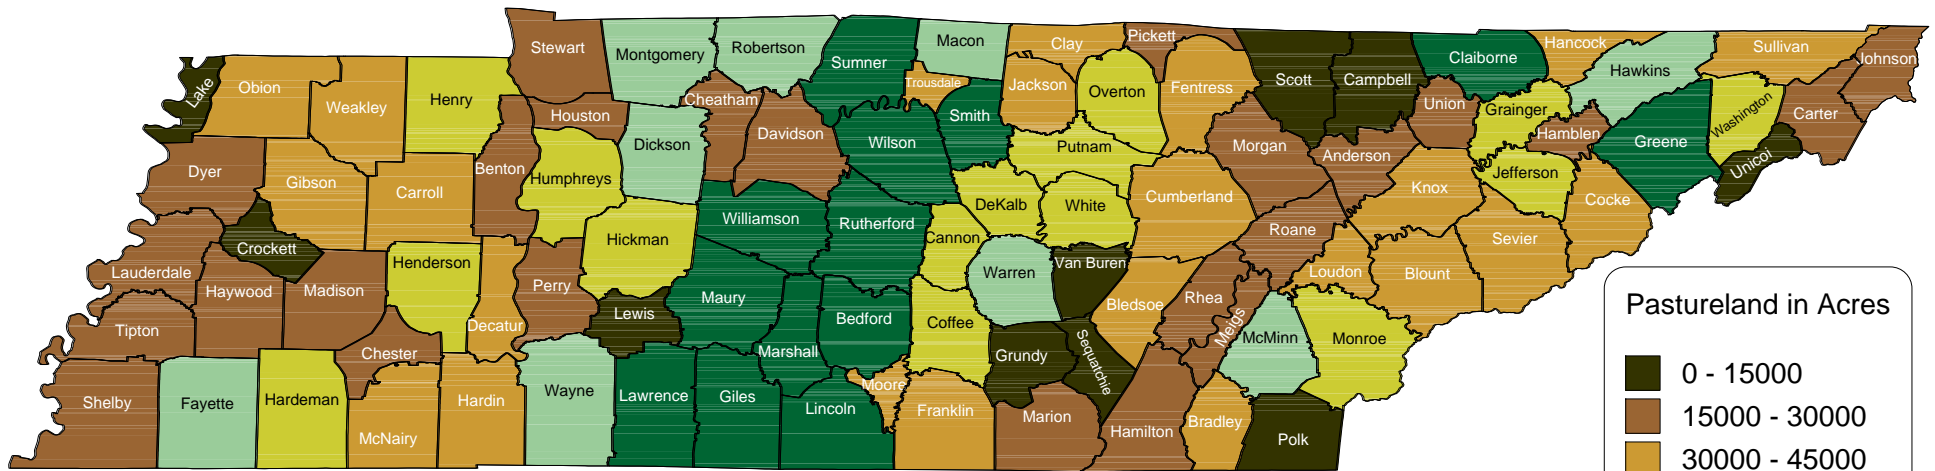

Tennessee Pastureland

Pastureland in Acres

Percent of County Land Area in Pastureland