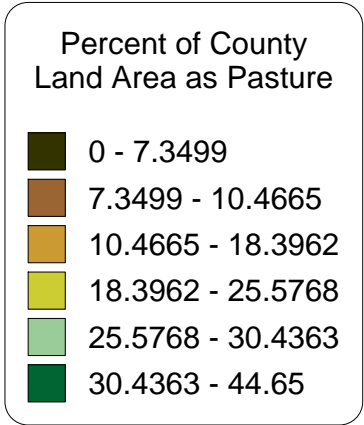

Tennessee Pastureland

Pastureland in Acres

Percent of County Land Area in Pastureland