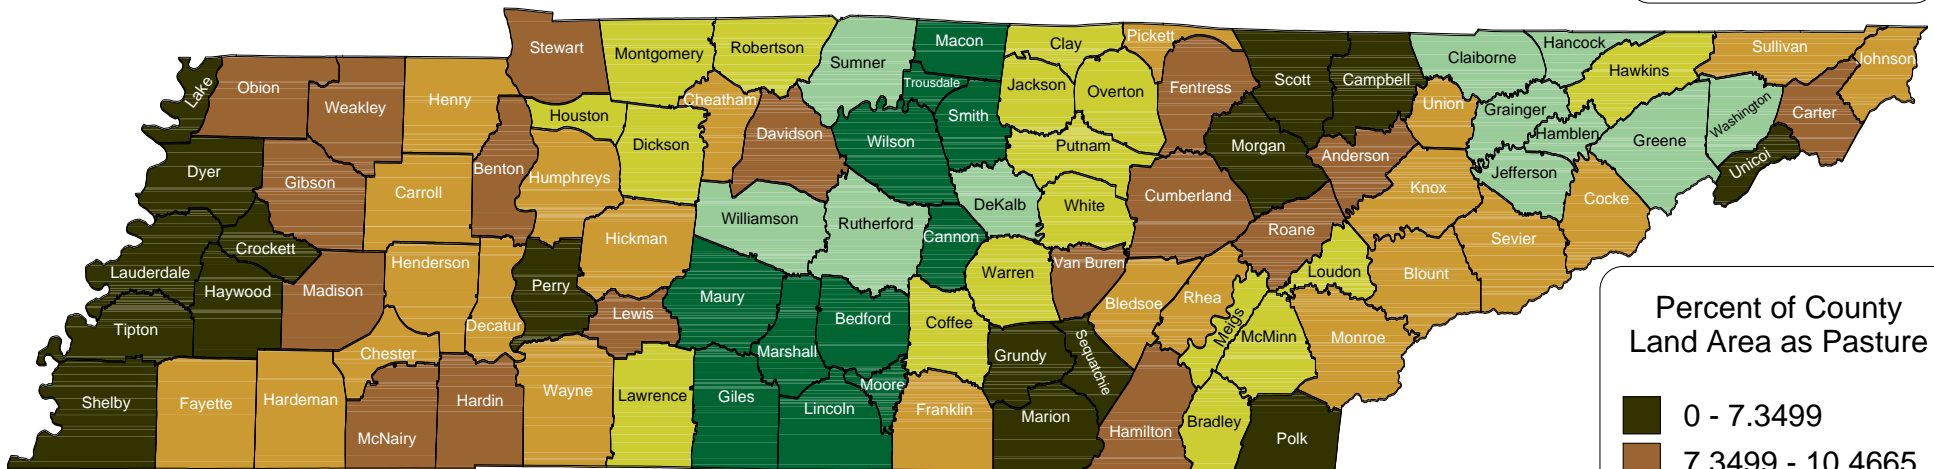

Tennessee Pastureland

Pastureland in Acres

Percent of County Land Area in Pastureland