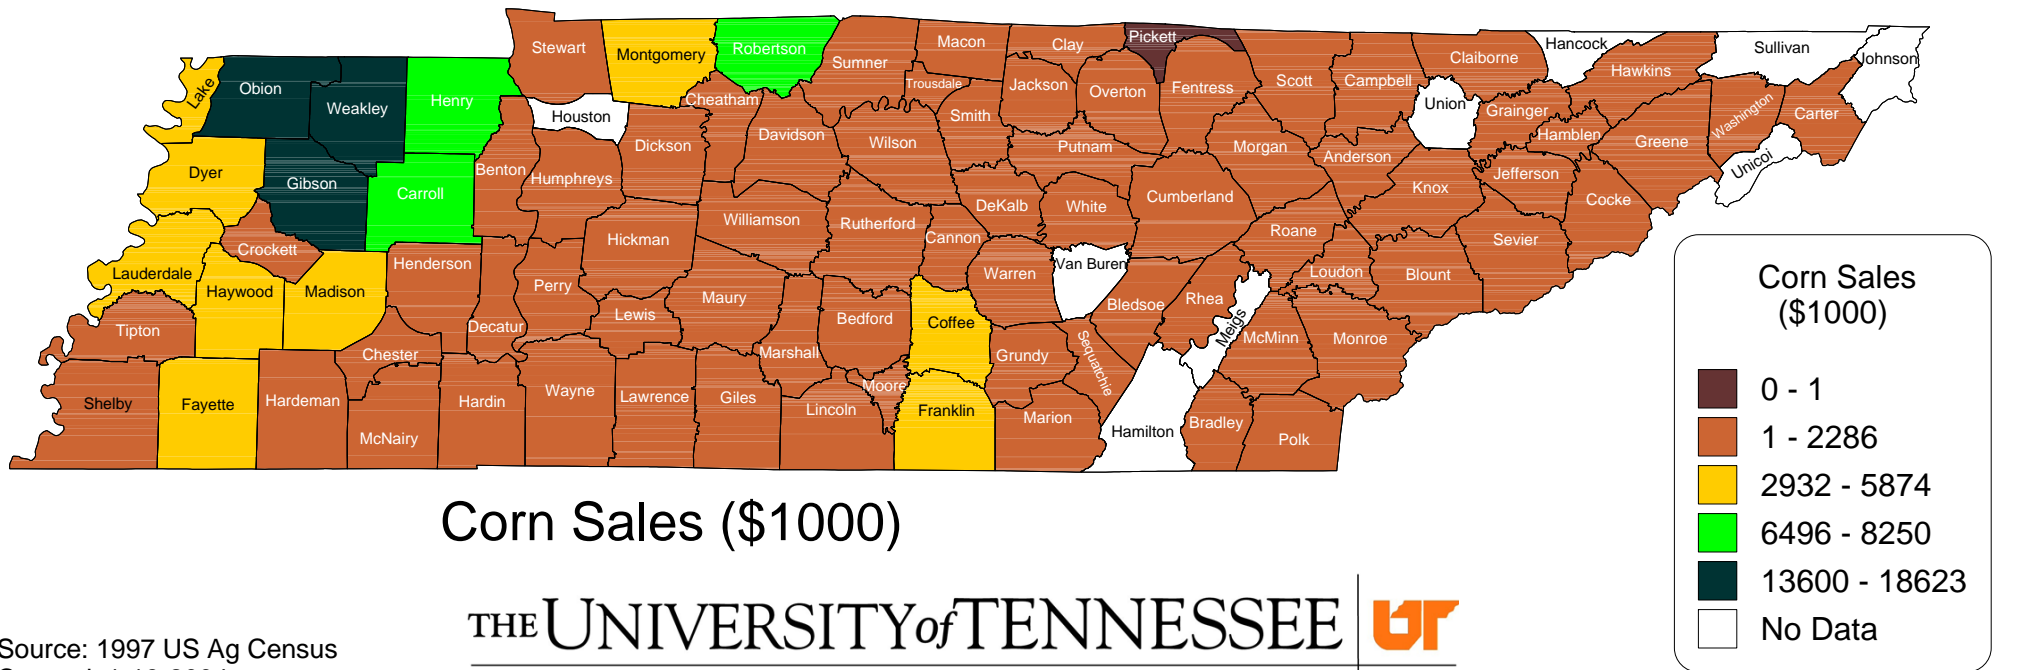

Tennessee Corn Production

Cron Production in Bushels

Corn Sales (\$1000)