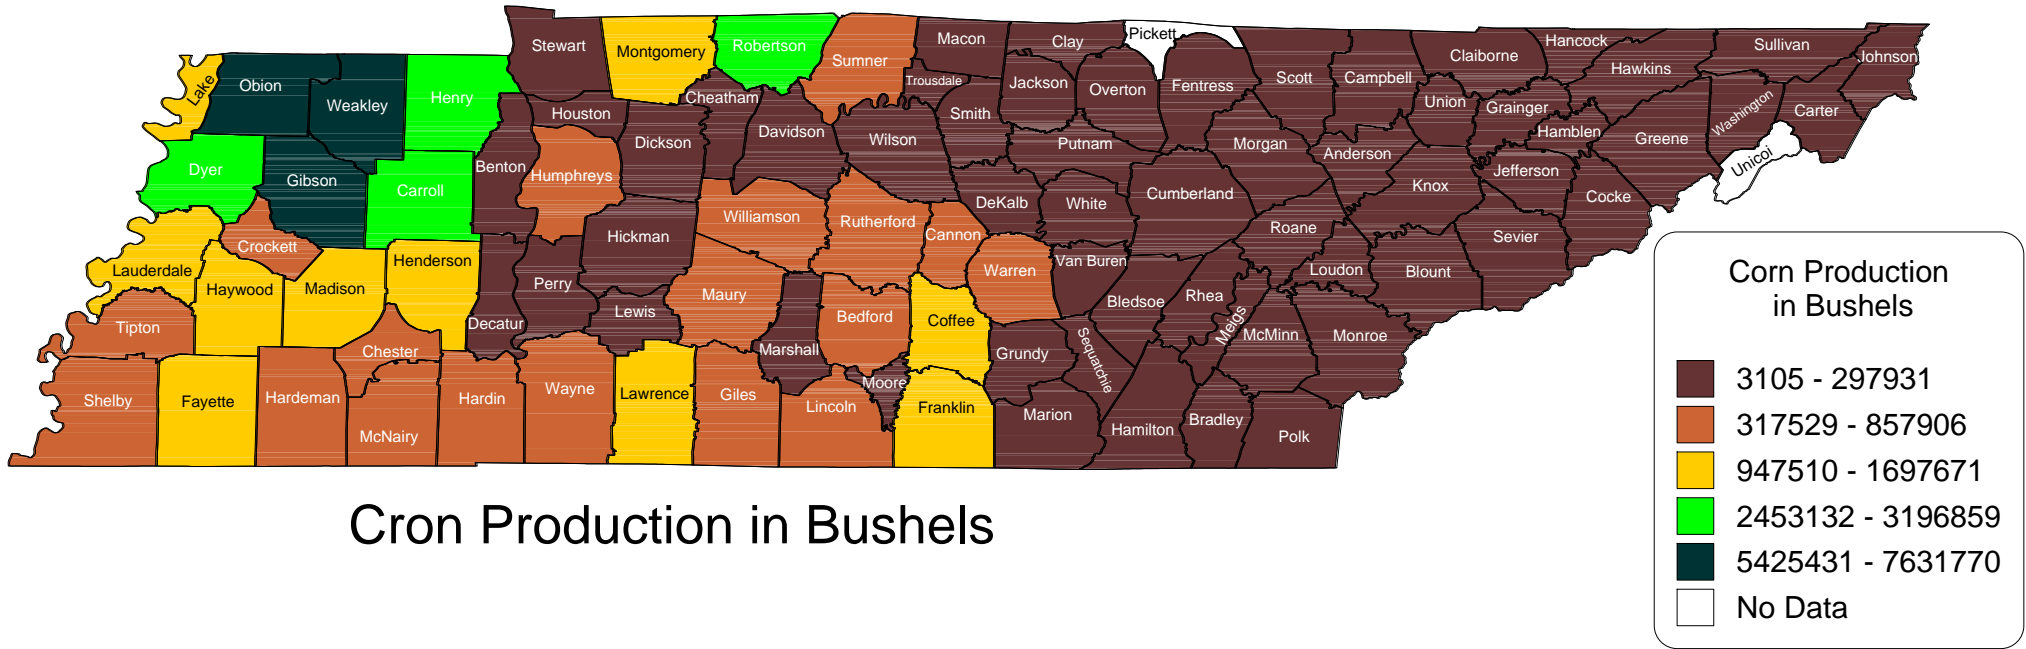

Tennessee Corn Production

Cron Production in Bushels

Corn Sales (\$1000)