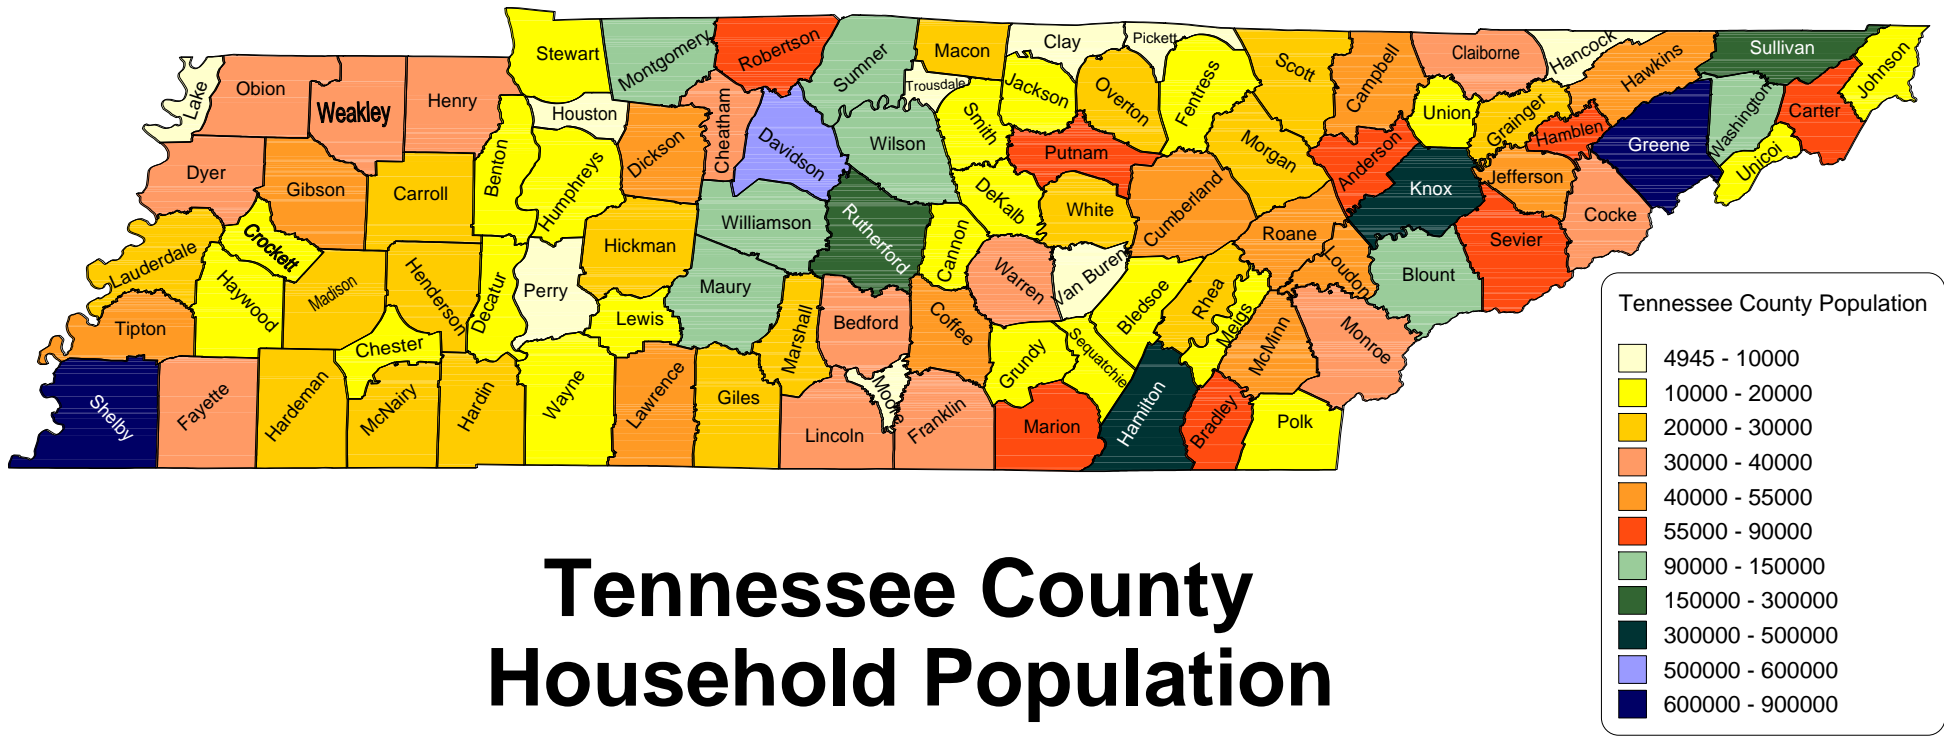

# Tennessee County Population

# Tennessee County Household Population

Source: 2000 US Census  
Date Created: 01-06-2004