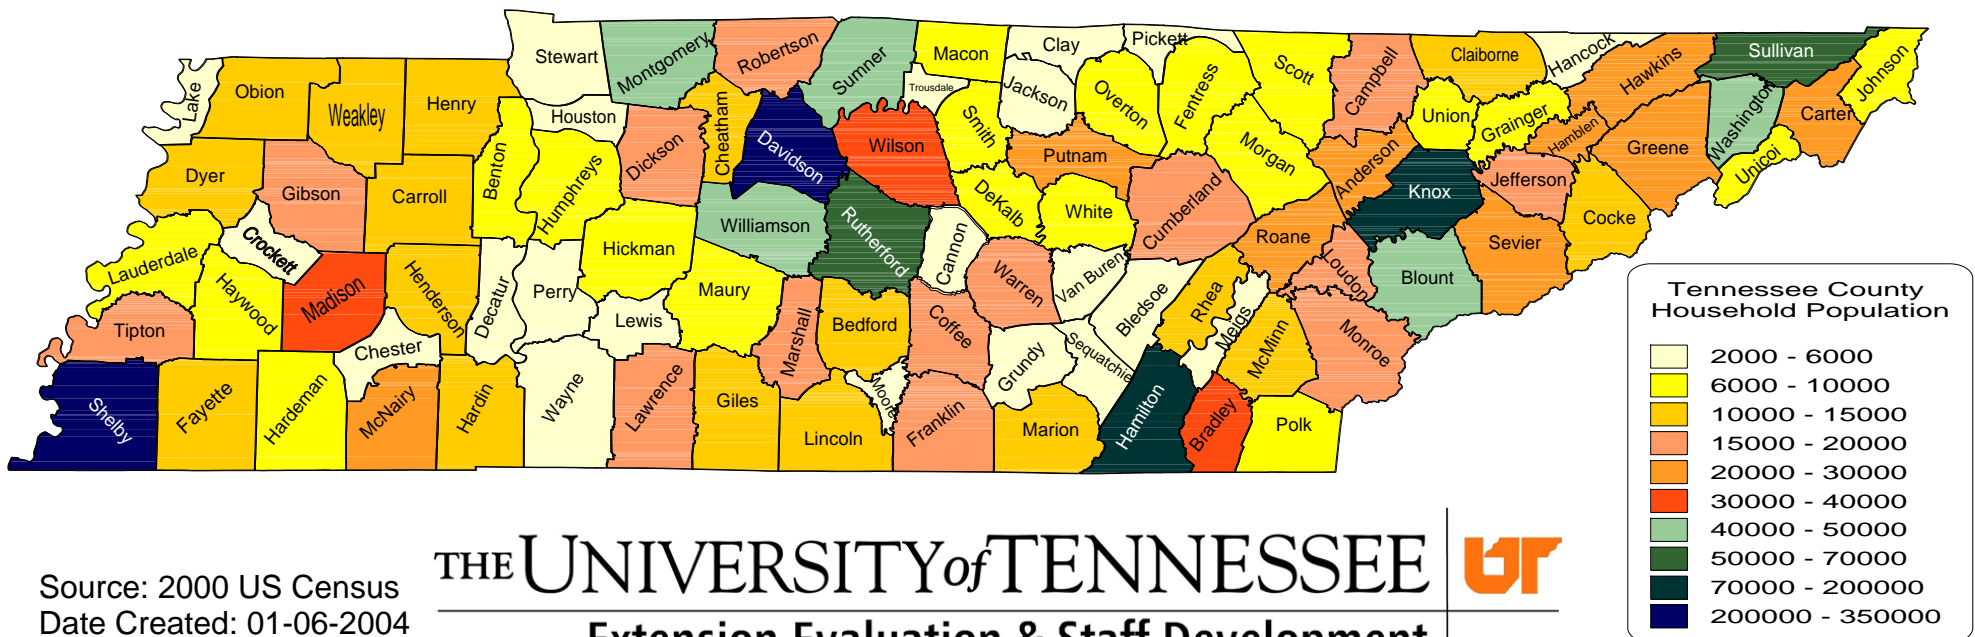

# Tennessee County Population

# Tennessee County Household Population

Source: 2000 US Census  
Date Created: 01-06-2004