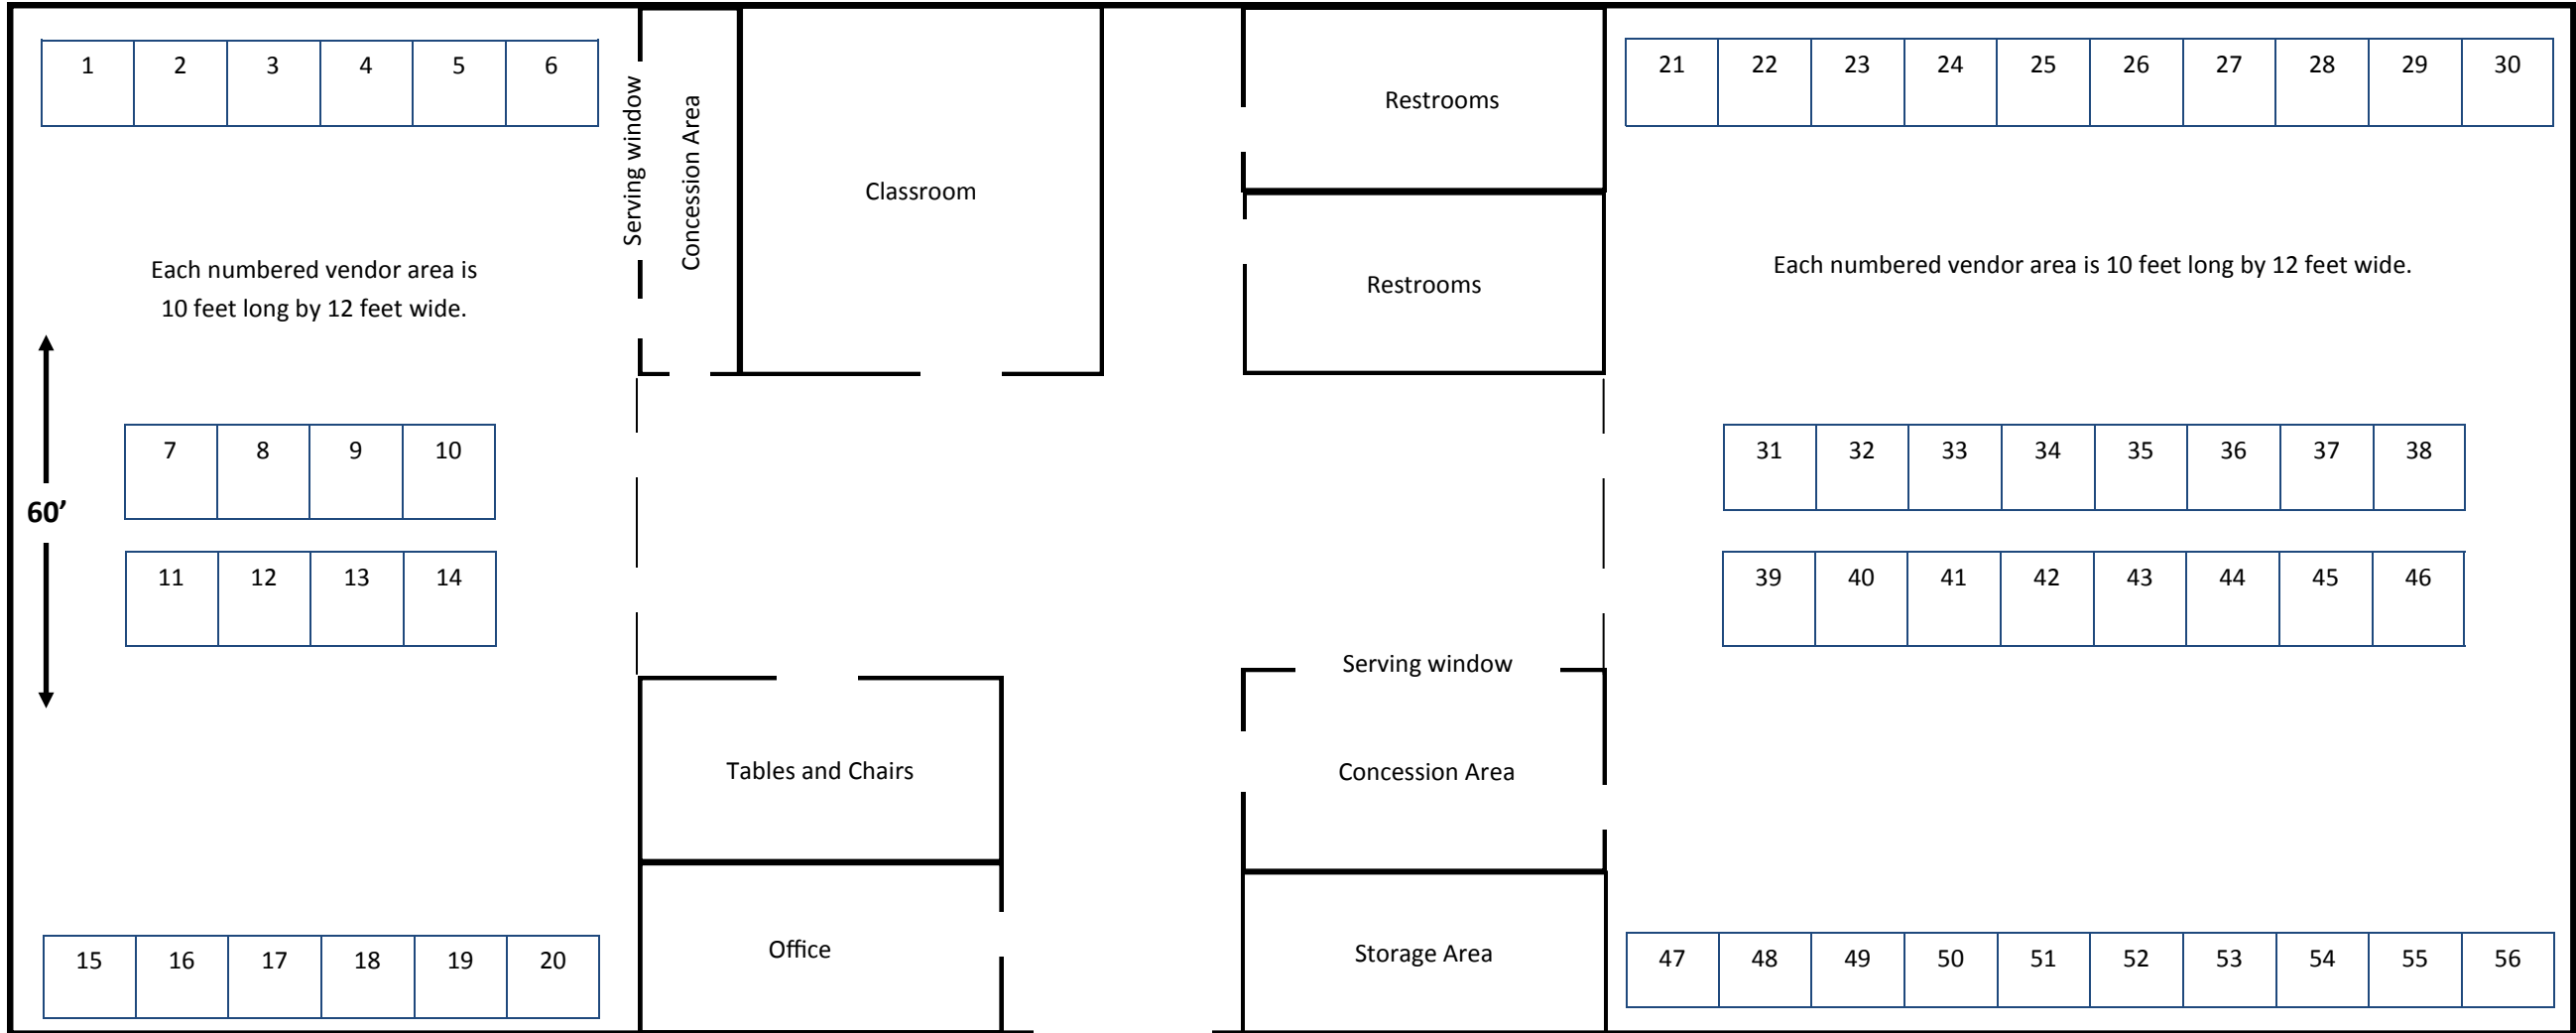

# COMMUNITY CENTER

NOT TO SCALE

4500 square feet

75' x 60'

7500 square feet

125' x 60'

Front Entrance